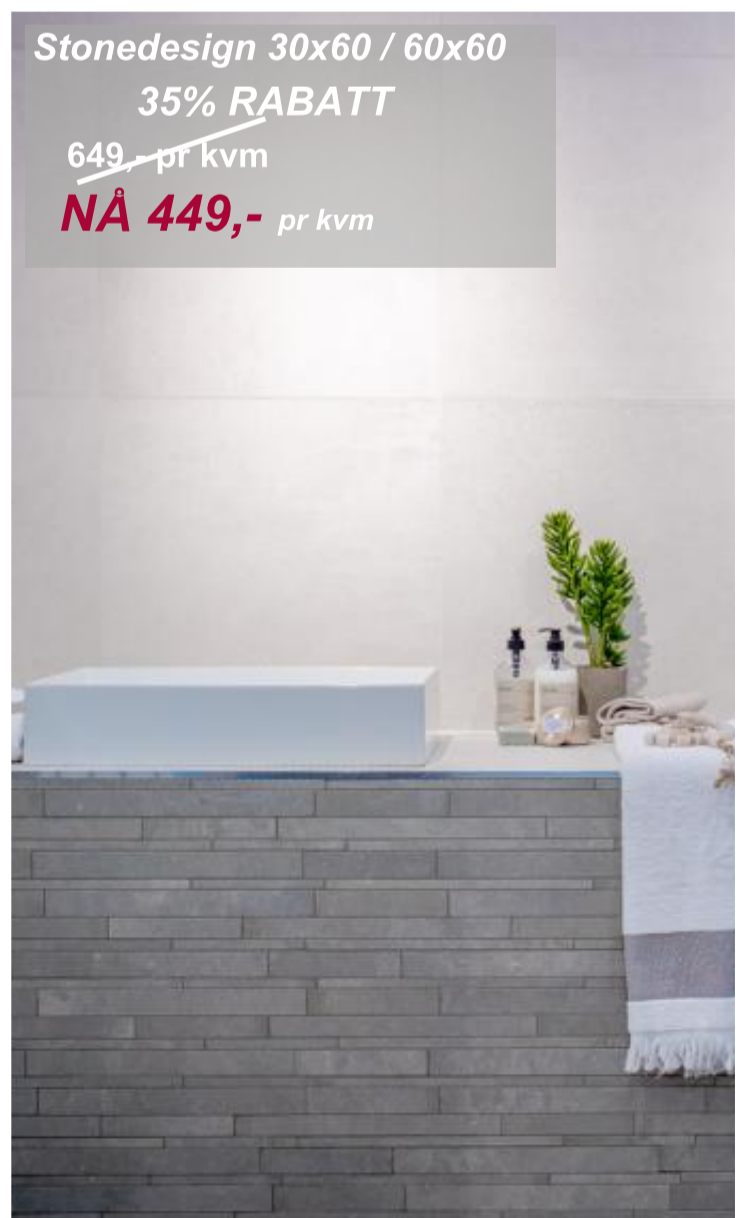

Stonedesign 30x60 / 60x60
35% RABATT
~~649,- pr kvm~~
NÅ 449,- pr kvm