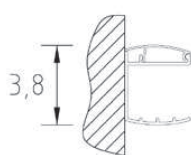

Shower tray optional

Article	Description	Maximum Overall [cm]	L01	S01
D4980	Shower tray	80x100		
D4981	Shower tray	80x120		
D4982	Shower tray	80x140		

SPECIAL PRODUCTS

Request an estimate by enclosing a drawing and exact measurements: the Customers Office will be able to give confirmation on the feasibility of the article requested, including for projects different than those shown in the chart. It's necessary the confirmation of the order in writing.

Limits of measurements:

Height max 200 cm. - Width max 160 cm.

Price: widths less than 150 cm. +30%, from 150 cm. to 160 cm. +55%

Installation is available upon request, please refer to the closest Service Centre

Packaging is composed of n° boxes: **1**

Sector	Delivery Ex Works
Sector A	1-2 Weeks
Sector B	3 Weeks
Sector C	4-5 Weeks
Sector N	bespoke and new products

Wall profiles dimensions